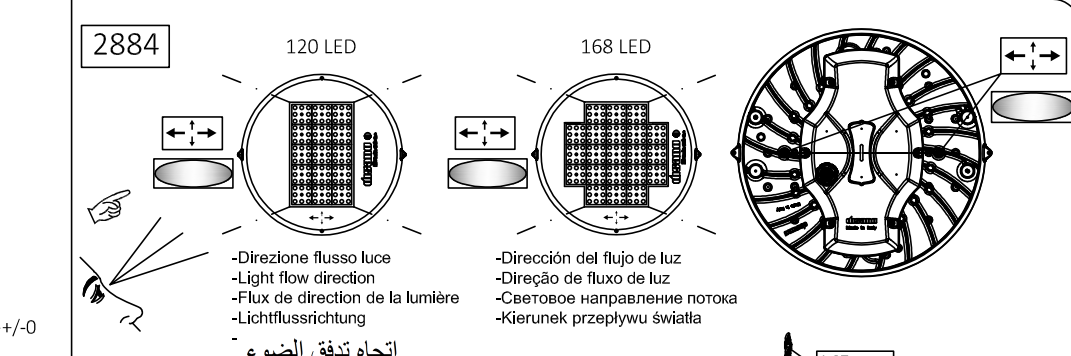

DATI TECNICI E MODALITÀ D'USO - TECHNICAL DATA AND OPERATING INSTRUCTIONS - DONNÉS TECHNIQUES ET MODE D'EMPLOI - TECHNISCHE DATEN UND EINSATZBEDINGUNGEN

Table with technical specifications for DALI VERSION 5p, including dimensions, weight, and surface area for different luminaire models.