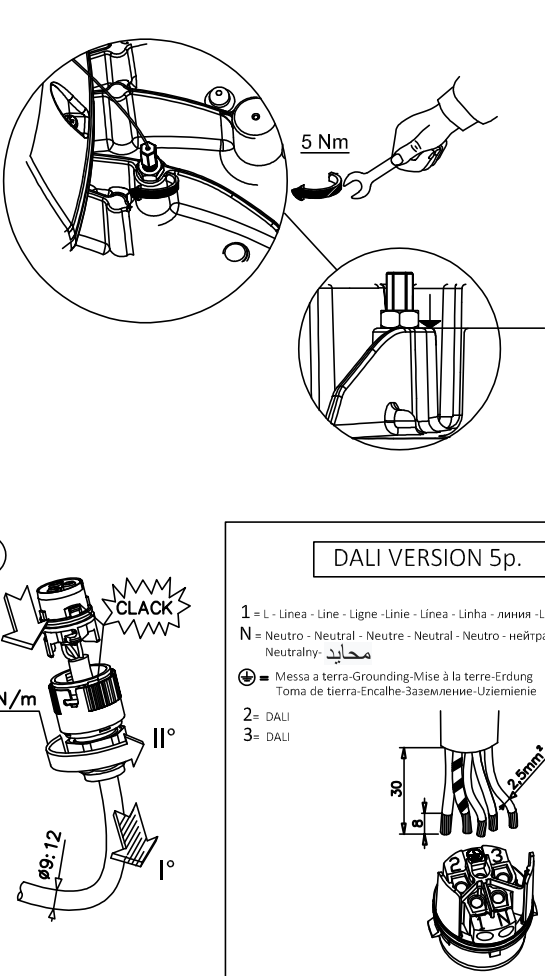

DATI TECNICI E MODALITÀ D'USO - TECHNICAL DATA AND OPERATING INSTRUCTIONS - DONNÉS TECHNIQUES ET MODE D'EMPLOI - TECHNISCHE DATEN UND EINSATZBEDINGUNGEN

Table with technical specifications for DALI VERSION 5p, including dimensions, weight, and surface area for different luminaire models.